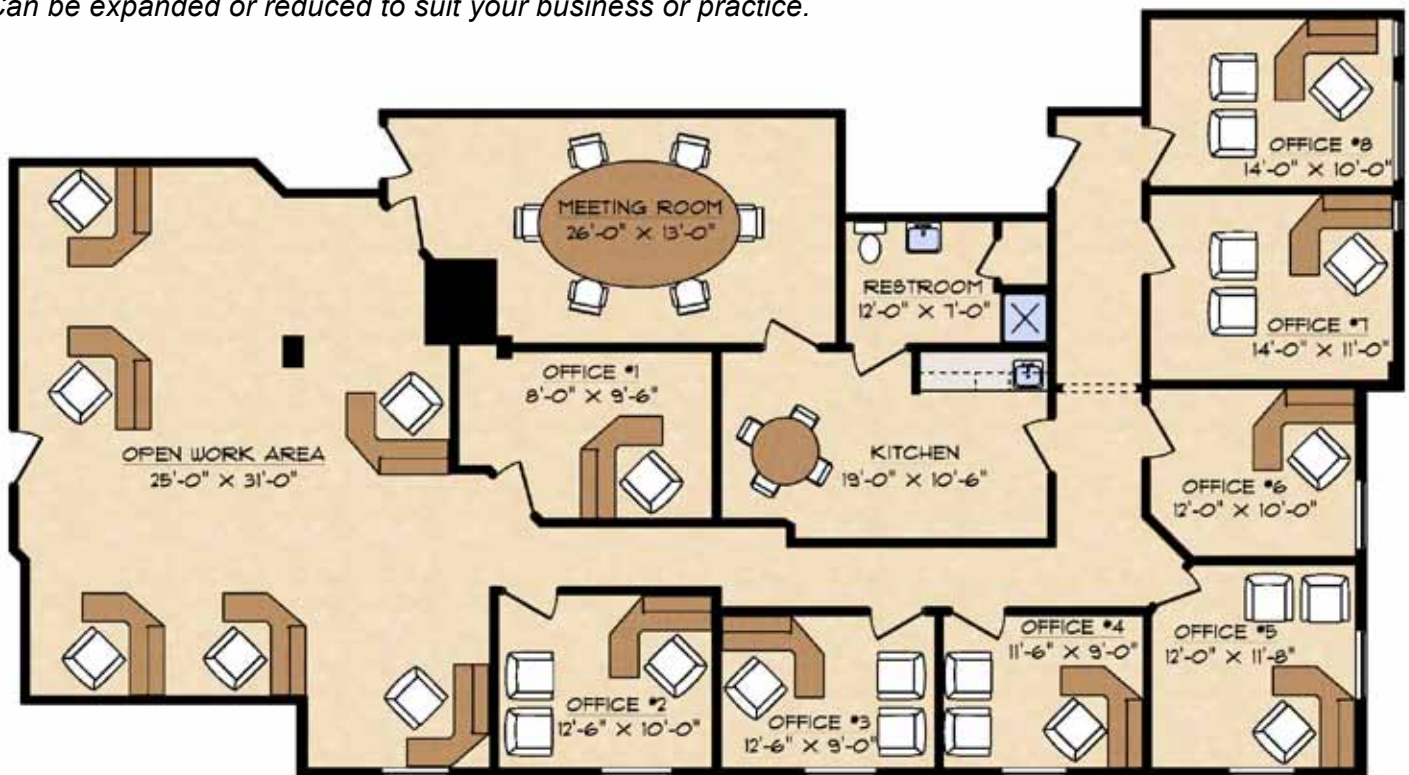

FOR LEASE

Winbury Professional Center

SUITE 18

3,492 SQ FT

DIVISIBLE TO 2,574 SF
EXPANDABLE TO 6,622 SF

[Click here for virtual tour](#)

Beautiful décor throughout including an open landscape area for five workstations, eight private offices, a full kitchen, bathroom with shower, and large conference room with a secondary entrance. Can be expanded or reduced to suit your business or practice.