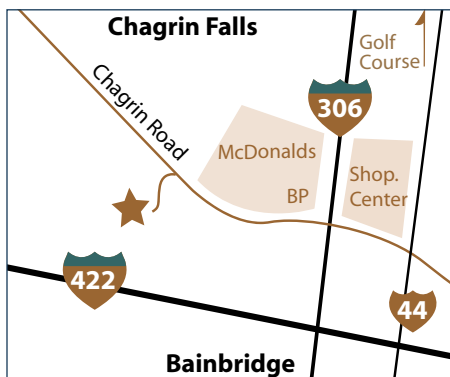

FOR LEASE

Winbury Professional Center

SUITE 18

3,492 SQ FT

DIVISIBLE TO 2,574 SF
EXPANDABLE TO 6,622 SF

[Click here for virtual tour](#)

Beautiful décor throughout including an open landscape area for five workstations, eight private offices, a full kitchen, bathroom with shower, and large conference room with a secondary entrance. Can be expanded or reduced to suit your business or practice.