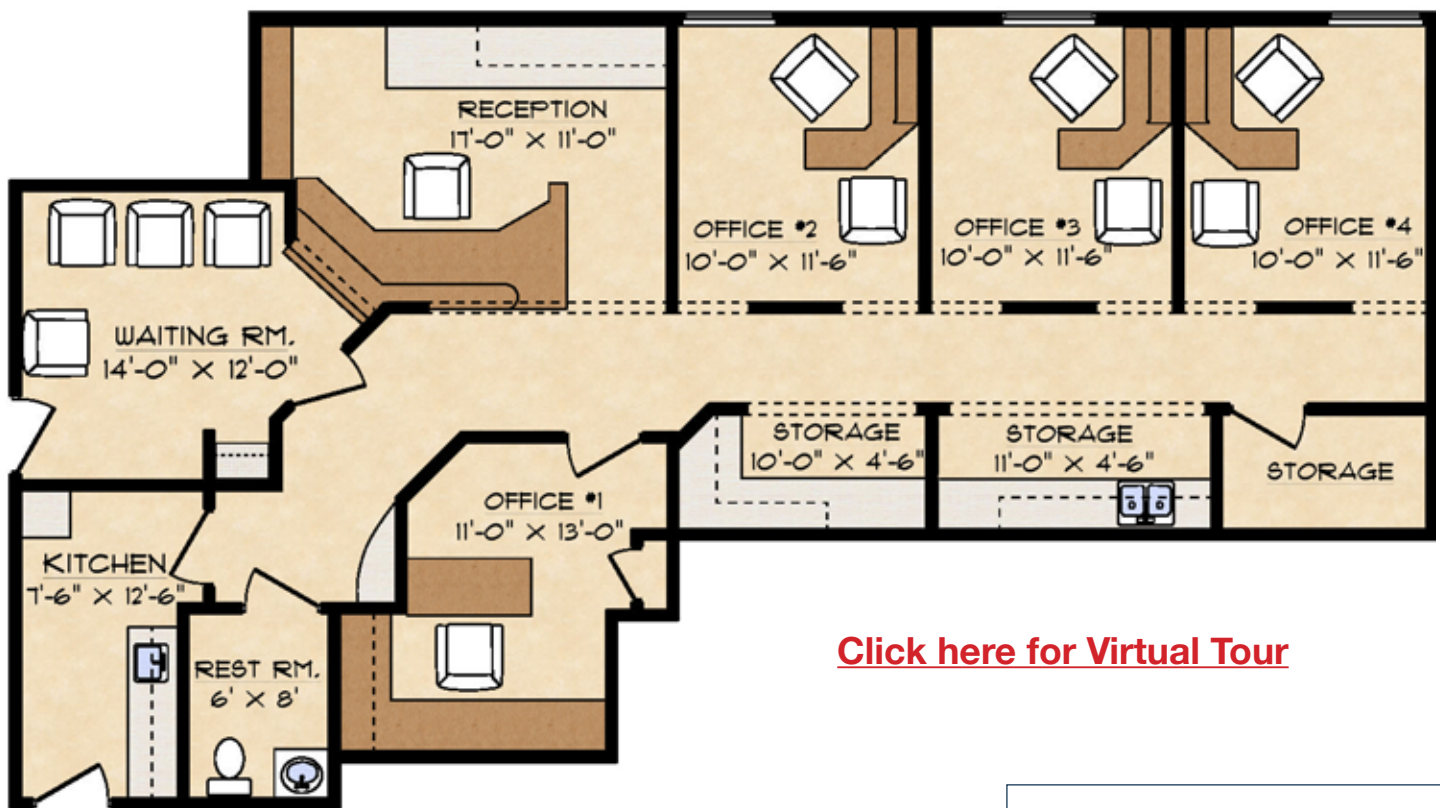

FOR LEASE

Winbury Professional Center

SUITE 20A

1,745 SQ FT

DIVISIBLE TO 1,385 SF

EXPANDABLE TO 6,622 SF

Great space includes three offices or exam rooms, lobby/waiting room, large admin area, separate managers office, full bathroom, and kitchen and lots of storage space. Well-appointed with lots of built-in cabinetry and a secondary entrance. Can be expanded with two additional offices or up to 5000 SF.