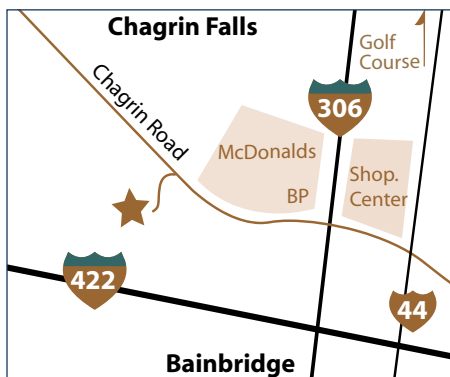

FOR LEASE

Winbury Professional Center

SUITE 20B

1,385 SQ FT

DIVISIBLE TO 1385 SF

EXPANDABLE TO 6622 SF

Terrific workplace is beautifully decorated with three private offices, including a corner office, conference room, reception area, full bath, and kitchen. Well appointed and can be expanded to suit.

[Click here for virtual tour](#)

[For directions please click here](#)

The
Winbury
Group

8401 Chagrin Road,
Chagrin Falls, OH 44023

Office: 440.708.2582

wpcoffices@gmail.com