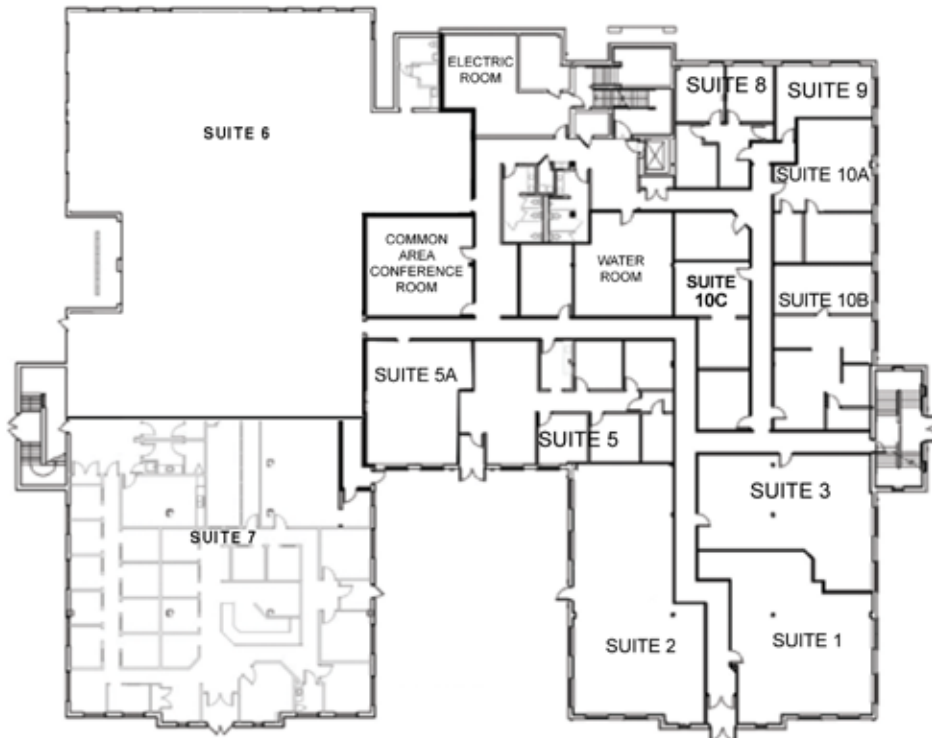

Current Lease Opportunities:

Suite	Size SF	Floor Plan	Virtual Tour
15-A	586	Click here	Click here
18	3,492	Click here	Click here
20-A	1,745	Click here	Click here
20-B	1,385	Click here	Click here

[For directions please click here](#)

Office: 440.708.2582

wpcoffices@gmail.com

8401 Chagrin Road,
Chagrin Falls, OH 44023

Main Floor Plan

Ground Floor Plan

The presentation of this property is submitted subject to errors, omissions, change of price, availability or any other conditions including withdrawal, all without notice.