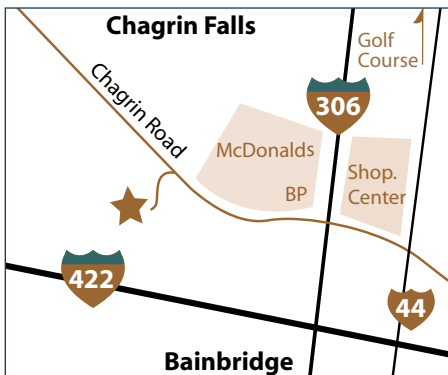

[For directions please click here](#)

Office: 440.708.2582

wpcoffices@gmail.com

8401 Chagrin Road,
Chagrin Falls, OH 44023