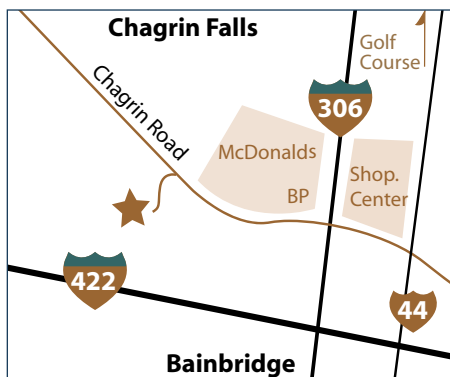

[For directions please click here](#)