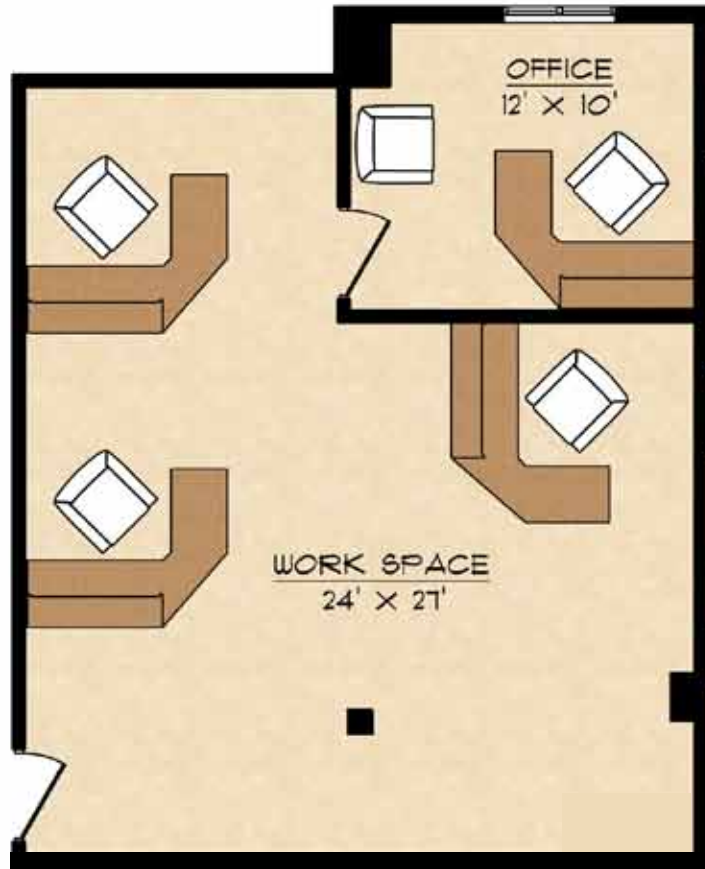

The
Winbury
Group

FOR LEASE

Winbury Professional Center

SUITE 15A
821 SQ FT

[For directions please click here](#)

[Click here for virtual tour](#)

The
Winbury
Group

8401 Chagrin Road,
Chagrin Falls, OH 44023