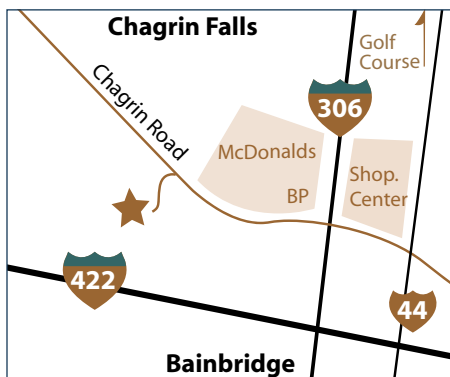

The
Winbury
Group

FOR LEASE

Winbury Professional Center

SUITE 15A
821 SQ FT

[For directions please click here](#)

[Click here for virtual tour](#)

The
Winbury
Group

8401 Chagrin Road,
Chagrin Falls, OH 44023