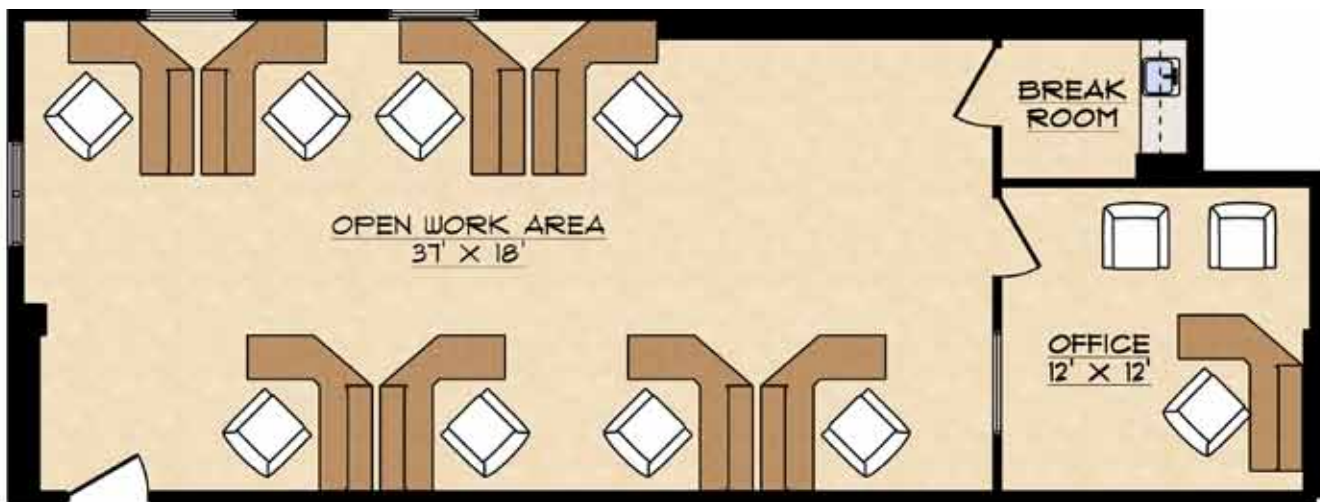

### SUITE 15D

1,149 SQ FT

[Click here for virtual tour](#)

[For directions please click here](#)

The  
Winbury  
Group

8401 Chagrin Road,  
Chagrin Falls, OH 44023

**Office: 440.708.2582**

[wpcoffices@gmail.com](mailto:wpcoffices@gmail.com)