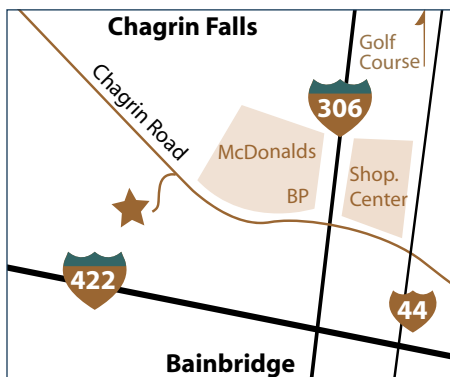

FOR LEASE

Winbury Professional Center

SUITE 20B

1,385 SQ FT

DIVISIBLE TO 1385 SF
EXPANDABLE TO 6622 SF

Terrific workplace is beautifully decorated with three private offices, including a corner office, conference room, reception area, full bath, and kitchen. Well appointed and can be expanded to suit.

[Click here for virtual tour](#)

[For directions please click here](#)

The
Winbury
Group

8401 Chagrin Road,
Chagrin Falls, OH 44023

Office: 440.708.2582

wpcoffices@gmail.com