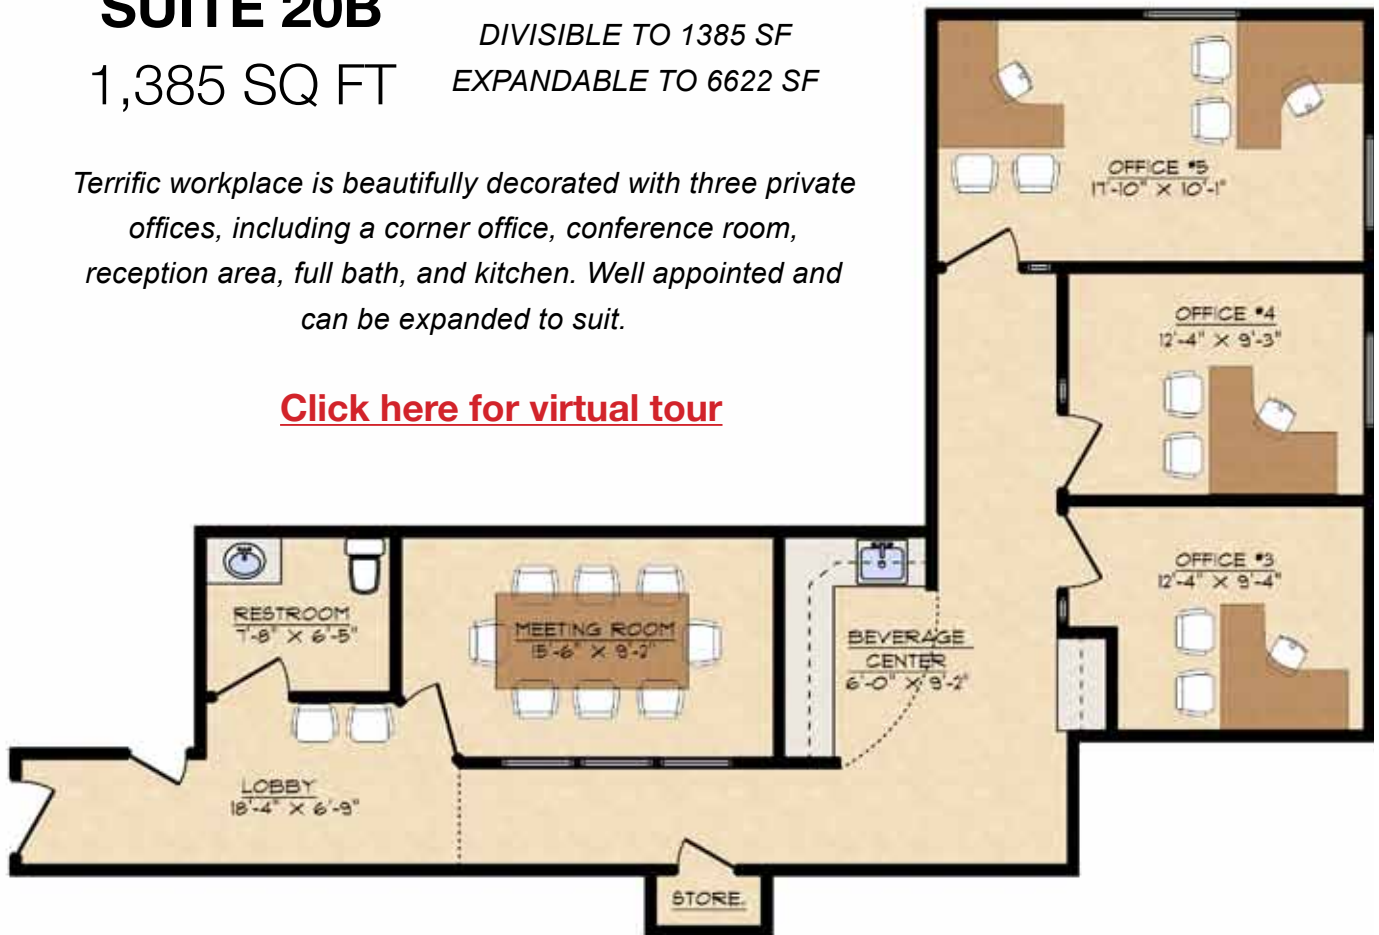

FOR LEASE

Winbury Professional Center

SUITE 20B

1,385 SQ FT

DIVISIBLE TO 1385 SF
EXPANDABLE TO 6622 SF

Terrific workplace is beautifully decorated with three private offices, including a corner office, conference room, reception area, full bath, and kitchen. Well appointed and can be expanded to suit.

[Click here for virtual tour](#)

[For directions please click here](#)

The
Winbury
Group

8401 Chagrin Road,
Chagrin Falls, OH 44023

Office: 440.708.2582

wpcoffices@gmail.com