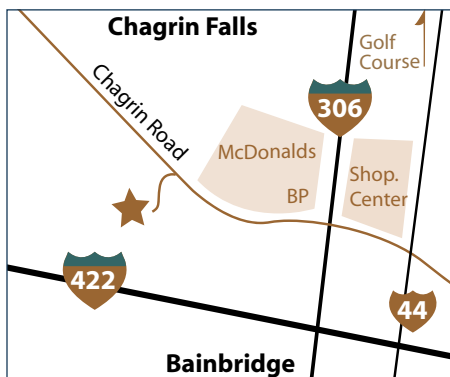

## Winbury Professional Center

**SUITE 5A**  
830 SQ FT

[For directions please click here](#)

[Click here for virtual tour](#)

The  
Winbury  
Group

8401 Chagrin Road,  
Chagrin Falls, OH 44023

**Office: 440.708.2582**